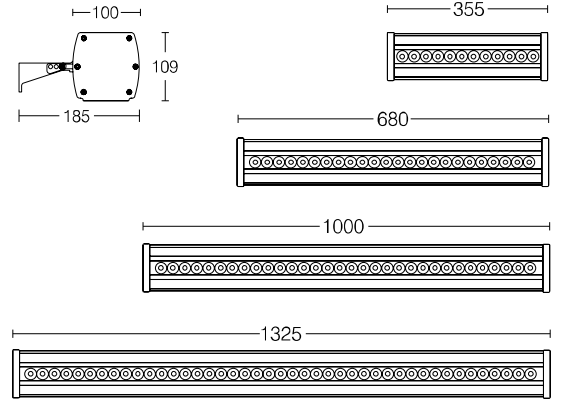

VEGA RGB 35 12W

WALLWASHER

IP66 IK08 EN60598 CE

PRODUCT DATA

General Information

Number of light source	12 pcs
LED module	High Power LED's on alu-PCB
Light distribution	8° - 25° - 45° - 60° - 10°x45°
Light source colour	RGB
Number of gear unit	1 unit
Driver / power unit	PS (Constant current)
Driver included	Yes
Optical cover / lens type	Single lens
Control interface	DMX
Connection	-
Cable	3x1,5 mm ² (Power) + 3x0,5 mm ² (DMX)
Protection class IEC	Safety class I
CE mark	CE mark
ENEC mark	-
Warranty period	5 years
Optic type	Symmetric - asymmetric
EU RoHS compliant	Yes
Light source engine type	LED
LDT / IES photometric file	N/A
Life span	Estimated average 50.000 hours
MacAdams	CCT tolerance within a 3 step MacAdams ellipse
Product code	01-02-35-12-XX-RGB (XX: Lens angle, X: Led colour)

Operating and Electrical

Input Voltage	198-264 V AC
Input frequency	50 to 60 Hz
Inrush current	55 mA
Power factor (min.)	0.92

Control and Dimming

Dimmable	-
DMX	DMX512

Mechanical and Housing

Housing material	Aluminium extrusion
Gasket	Silicone
Optic material	PMMA
Optical cover / lens material	Glass (5mm)
Fixation material	Aluminium and plastic mounting bracket
Mounting device	-
Effective projected area	0,04m ²
Colour	Grey
Dimensions (height x width x depth)	109 x 355 x 185 mm

Approval and Application

Ingress protection code	IP66
Mech. impact protection code	IK08
Surge protection (common/differential)	2 KV/1KV

Initial Performance (IEC Compliant)

Module luminous flux	852 lm (RGB)
Luminaire luminous flux	784 lm (RGB)
LED luminaire efficiency	65 lm (RGB)
Colour Temperature	RGB

Colour rendering index	>70
Rated LED power	11W
Rated luminaire power	12W

Application Conditions

Ambient temperature range	-25°C to +55°C
Maximum dimming level	-
Net weight (piece)	2 kg

Fixture Run Length To calculate fixture run lengths and total power consumption for your specific installation, please ask to company assistant